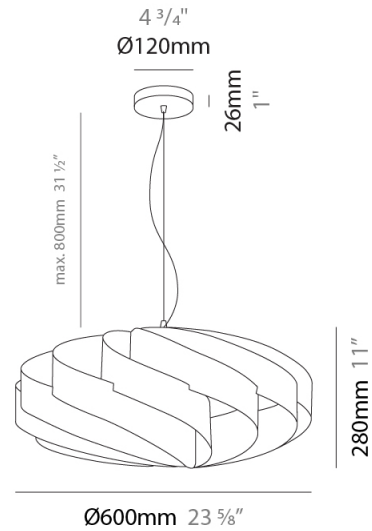

PROJECT	
TYPE	
SPECIFIER	
QUANTITY	
DATE	

SWIRL SUSPENSION

D61011-

base number   Finish
Options

1. To build a product code in our configurator select the specify button on the base model # product page
2. To build a manual product code on this datasheet choose from the options listed below in blue font and add the suffix to the base model #

GENERAL

Series: Swirl
Partner: Linea Zero
Division: Design
Installation: Suspension
Product Type: Pendant
Mounting Location: Ceiling

PHYSICAL

Shape: Round
Diameter (mm): 600
Diameter (in): 23 ⁵/₈
Height (mm): 280
Height (in): 11
Max. Overall Height (mm): 1080
Max. Overall Height (in): 42 ¹/₂
Diffuser: Polilux™ Shade - See Finish Options
Fixture Finish: WHI / BLK / SIL / NGD / COP / PKM
Fixture Material: Polilux™/ Metal holder
Primary Material: Non-Static Polilux

ELECTRICAL

Number of Lamps: 1
Lamp Type: LED Retrofit
Bulb Included: Bulb Not Included
Max. Wattage Per Lamp (W): 7
Lamp Base: E26
Input Voltage (V): 120
Lamp Voltage (V): 120
Upon Request: 277Vac / GU24

LED

OPTICAL

RATINGS AND CERTIFICATIONS

Certified By: Certified for North American Standards
IP rating: IP20